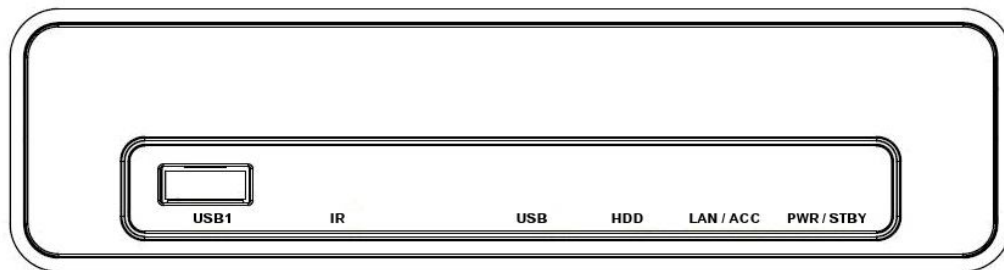

Model Name:	Phantom	Rev. No.	1.4
		Issue Date	Sep 22, 2009

4. Package Contents:

- Multimedia box Unit x 1
- DC Power Adapter x 1
- AV Cable x 1
- USB Cable x1
- Remote Control x1
- User Manual x1
- Screw Package
- HDMI Cable (Optional)

5. Assembly Viewing:

Front